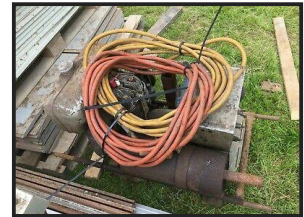

## Mobile Welder - petrol engine - £360

**£360.00**

Mobile Welder - Petrol engine - barn stored - turns over on the pull start - useful piece of equipment - sold as spares and repairs

located close to Gatwick Airport - more detail please call 07771882766 - 01342842478 - loading - delivery to most UK destinations and UK ports - pallets delivery also possible - larger items that will not fit on a pallet £1 per mile me to you - much larger items - enquire

### Product Details

Product Details	
<b>Category/Type</b>	<b>Welders</b>
<b>Make</b>	<b>Mobile Welder -</b>
<b>Model</b>	<b>petrol engine - £360</b>
<b>Year</b>	-
<b>Hours</b>	-

more details see our business seller info