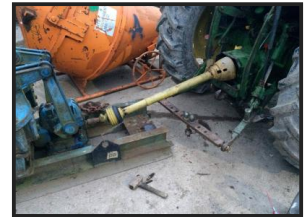

## Water pump - pto driven - £450

**£450.00**

PTO Driven water pump - diaphragm pump - useful piece of equipment - simple mechanical pump - has been run up on a tractor - located close to Gatwick Airport - loading - delivery possible - more detail please call 07771 882766 - price £450