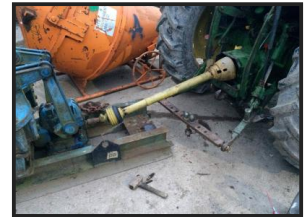

Cogmans

Water pump - pto driven - £450

£450.00

PTO Driven water pump - diaphragm pump - useful piece of equipment - simple mechanical pump - has been run up on a tractor - located close to Gatwick Airport - loading - delivery possible - more detail please call 07771 882766 - price £450

Product Details

Product Details	
Category/Type	Water Pumps
Make	Water pump
Model	- pto driven - £450
Year	-
Hours	-

Sunview, Antlands Lane, Shipley Bridge, Surrey, RH6 9TE

Tel: +44 (0)7771 882766

www.agriandplantdealer.co.uk cogmans@cogmansfarmmachinery.com