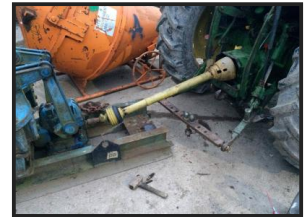

Cogmans

Water pump - pto driven - £450

£450.00

PTO Driven water pump - diaphragm pump - useful piece of equipment - simple mechanical pump - has been run up on a tractor - located close to Gatwick Airport - loading - delivery possible - more detail please call 07771 882766 - price £450

Product Details

Category/Type	Water Pumps
Make	Water pump
Model	- pto driven - £450
Year	-
Hours	-

Sunview, Antlands Lane, Shipley Bridge, Surrey, RH6 9TE

Tel: +44 (0)7771 882766

www.agriandplantdealer.co.uk cogmans@cogmansfarmmachinery.com