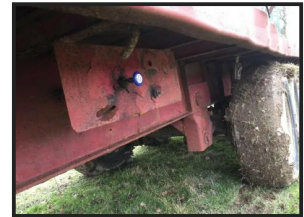

## Trailer Twin axle heavy duty on air and oil £1850

**£1,850.00**

Twin axle trailer on air and oil - substantially built trailer - the bed measures 27 feet long by 8 feet wide - located close to Gatwick Airport - loading - delivery possible to most UK ports and destinations - more detail and images please call 07771882766 - 01342842478 - many more items for sale - farm and plant - see other listings price £1850

### Product Details

Product Details	
<b>Category/Type</b>	<b>Trailers</b>
<b>Make</b>	<b>Trailer Twin axle heavy duty</b>
<b>Model</b>	<b>on air and oil £1850</b>
<b>Year</b>	-
<b>Hours</b>	-

Sunview, Antlands Lane, Shipley Bridge, Surrey, RH6 9TE