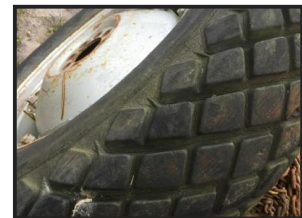

## Tractor rear wheels and tyres 13.6 - 12 - 28 £350

**£350.00**

Pair of rear tyres and wheels MF 35 - grass tyres 13.6 - 12 - 28

located close to Gatwick Airport - more detail please call 07771882766 anytime - we are in an area of VERY POOR RECEPTION if we dont answer - PLEASE TX or call 01342842478 - or 01293 821156 and quote FARM - office hours - open 7 days - loading - delivery to most UK destinations and UK ports - pallets delivery also possible - larger items that will not fit on a pallet £1 per mile me to you - much larger items - enquire

### Product Details

Product Details	
<b>Category/Type</b>	<b>Wheels</b>
<b>Make</b>	<b>Tractor rear wheels</b>
<b>Model</b>	<b>and tyres 13.6 - 12 - 28 £350</b>
<b>Year</b>	-
<b>Hours</b>	-

Price £350 - vat receipts supplied when applicable