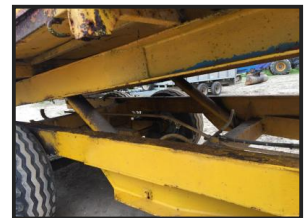

Cogmans

Tipping trailer - muck trailer - twin axle £1950

£1,950.00

Tipping trailer - ideal muck trailer - recent floor replacement with heavy duty steel - twin tipping rams - twin axle - four wheel - good tyres - good tidy sound strong trailer - low and long - approx 22 foot long including draw bar - located close to Gatwick Airport - loading - delivery to most uk locations possible - more detail please call 07771882766 - 01342842478 - poor reception call tx or leave a message - many other items available farm and plant - see other listings - price £1950

Product Details

Product Details	
Category/Type	Trailers
Make	Tipping trailer
Model	- muck trailer - twin axle £1950
Year	-
Hours	-

Sunview, Antlands Lane, Shipley Bridge, Surrey, RH6 9TE

Tel: +44 (0)7771 882766