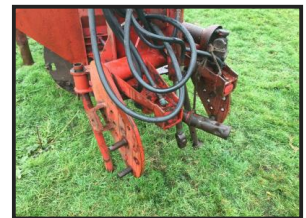

Cogmans

Stump Grinder tractor mounted £1200

£1,200.00

Tractor Mounted Stump Grinder - real heavy duty piece of equipment - the grinding wheel of the stump grinder is driven by the pto and the stump grinder is hydraulically moved across the beam - cutting the stump as it moves - located close to Gatwick Airport - loading - delivery possible - delivery arranged to most uk ports and uk destinations - more detail please call 07771882766 - 01342842478 - many more items for sale - farm and plant - see other listings - price £1200

Product Details

Product Details	
Category/Type	Attachments
Make	Stump Grinder
Model	tractor mounted £1200
Year	-
Hours	-

Sunview, Antlands Lane, Shipley Bridge, Surrey, RH6 9TE

Tel: +44 (0)7771 882766

www.agriandplantdealer.co.uk cogmans@cogmansfarmmachinery.com