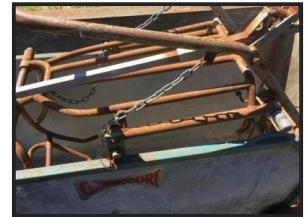

## Sheep rollover Crate £280

**£280.00**

Sheep Roller over crate - Commodore - useful piece of equipment - a must for handling sheep - trimming feet etc -

located close to Gatwick Airport - more detail please call 07771882766 - 01342842478 - loading - delivery to most UK destinations and UK ports - pallets delivery also possible - larger items that will not fit on a pallet £1 per mile me to you - much larger items - enquire

### Product Details

Product Details	
<b>Category/Type</b>	<b>Attachments</b>
<b>Make</b>	<b>Sheep rollover</b>
<b>Model</b>	<b>Crate £280</b>
<b>Year</b>	-
<b>Hours</b>	-

more details see our business seller info