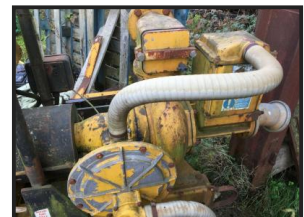

Cogmans

Selwood Pump Hatz engine £950 plus vat £1140

£950.00

Selwood water pump driven by a Hatz engine - starter motor is a bit slow but once started it will start again easily - six inch inlet - towable

Product Details

Product Details	
Category/Type	Farm Equipment
Make	Selwood Pump Hatz engine
Model	£950 plus vat £1140
Year	-
Hours	-

- we also buy items - running or not or in need of attention

Price £950 plus vat £1140 - vat receipts supplied when applicable
Sunview, Antlands Lane, Shipley Bridge, Surrey, RH6 9TE