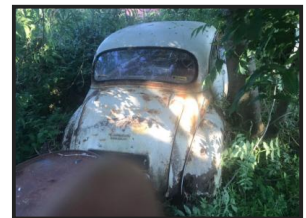

## Morris 1000

**£950.00**

This is a Morris 1000 - it has been stood in the open for many years - the body is very rotten - it does have all the mechanical parts - engine - gearbox axles etc - also a spare engine - non runner - and no paperwork - would like to see £950 - but will be guided by yourselves - Yard clearance - need the space - we sell mainly farm machinery - pick through the info