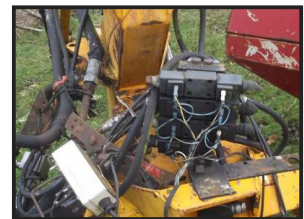

## Mc Connell Hi Reach hedge trimmer £800 plus vat £960

**£800.00**

McConnell Hi Reach hedge cutter - three point linkage - controls work off the tractor hydraulics - has a pto driven pump to drive the head - has been stood a while - rams all look good - pins and bushes all good - not sure on the pump but could be easily converted to be driven off the tractor - good reach - needs a bit of attention but would make into a useful machine - located close to Gatwick Airport - loading - delivery possible - more detail please call 07771882766 - poor reception - call tx or leave a message - or call 01342842478 - export welcome and arranged - storage - collection - containers loaded - many other items see other listings - price £800 plus vat