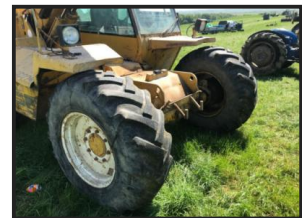

Cogmans

Matbro Tele Handler TS 280 N Reg

£8,750.00

Matbro TS 280 telehandler - starts easily - runs well - drives steers and lifts - such a useful piece of machinery - more detail and images upon request - viewing welcome - No vat on this item
 Many more items of good cheap farm machinery - please have a look at our other listings - new stock daily - everything negotiable

Please read the following - farm machinery is usually large and awkward to transport - please call to discuss transport prior

Product Details	
Category/Type	Farm Machinery
Make	Matbro
Model	Tele Handler TS 280 N Reg
Year	-
Hours	-