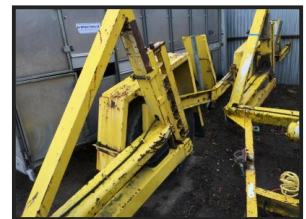

## Large Cable Drum Trailer £1250 plus vat £1500

**£1,250.00**

Large Cable Drum Trailer - SEB International - max axle weight 6800 kg - choice of 2 - this advert and price is for just one cable trailer - located close to Gatwick Airport - loading - delivery to most UK ports and destinations - more detail please call 07771 882766 - 01342842478 - many more items for sale farm and plant - see other listings