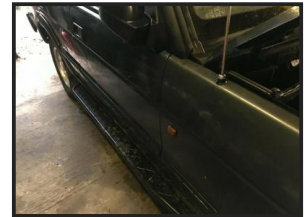

Cogmans

Landrover Discovery Landrover Discovery 300 TDi offside front door £90

£90.00

Landrover Discovery 300 TDi - 5 door - off side front complete door - drivers door - glass - lock - window motor and door mirror - used condition - breaking for spares - if you need a part contact us and we will list the part as per ebay

Located close to Gatwick Airport

Collection or delivery - please enquire

Product Details

Category/Type	4x4
Make	Landrover Discovery
Model	Landrover Discovery 300 TDi offside front door £90
Year	-
Hours	-