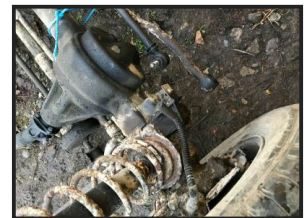

Cogmans

Landrover Discovery 300 TDi front axle complete £150

£150.00

Land Rover Discovery 300 TDi breaking for spares - all parts available - please contact us and we will list as per ebay - this listing is for the front axle complete with the differential and prop shaft - not the wheels

Collection or delivery - please enquire

Fitting service available on some parts

Product Details	
Category/Type	4x4
Make	Landrover Discovery 300
Model	TDi front axle complete £150
Year	-
Hours	-

area of VERY POOR RECEPTION if we dont answer - PLEASE TX or call 01342842478 - open 7 days or 01293 821156 and quote PARTS - office hours