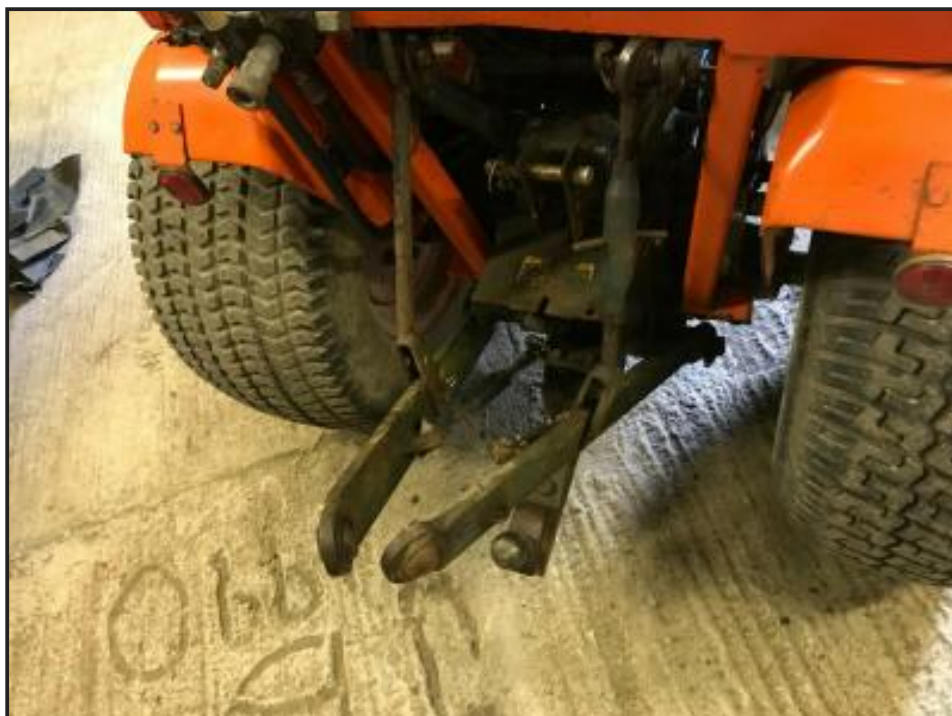

## Kubota Tractor rear wheel and tyre 31 x 13.5- 15

**£150.00**

Kubota Tractor wheel and tyre and fixing bolt assembly wheel to axle 31 x 13.5 - 15 - good tread - 2 available - this listing is for one only

### Product Details

Category/Type	Tractors
Make	Kubota Tractor
Model	rear wheel and tyre 31 x 13.5- 15
Year	-
Hours	-

Exporters - large storage facility close to Gatwick Airport - cheap storage prior to export - add to your items until you are ready to load