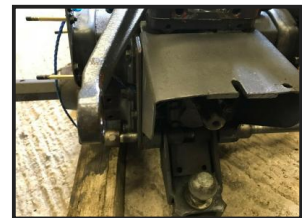

## Kubota tractor B1750 rear axle pto assembly £650

**£650.00**

Kubota tractor B1750 rear axle - hydrostatic transmission - rear axle complete as in the images - hydraulic top arms - pto etc - this axle probably fits other Kubota machines - more images - part numbers - details upon request - viewing possible

### Product Details

Category/Type	Tractor Equipment
Make	Kubota tractor
Model	B1750 rear axle pto assembly £650
Year	-
Hours	-

and stored

Exporters - large storage facility close to Gatwick Airport - cheap storage prior to export - add to **Sunview, Antlands Lane, Shipley Bridge, Surrey, RH6 9TE**