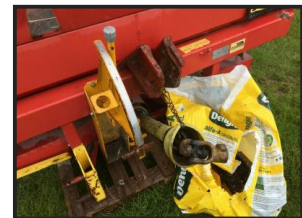

Cogmans

KRM 24 Metre Fert Spreader £450 plus vat £540

£450.00

KRM Fertiliser Spreader 24 metre - 3 point linkage - pto driven

located close to Gatwick Airport - more detail please call 07771882766 anytime - we are in an area of VERY POOR RECEPTION if we dont answer - PLEASE TX or call 01342842478 - or 01293 821156 and quote FARM - office hours - open 7 days - loading - delivery to most UK destinations and UK ports - pallets delivery also possible - larger items that will not fit on a pallet

Product Details

Category/Type	Spreaders
Make	KRM 24 Metre Fert
Model	Spreader £450 plus vat £540
Year	-
Hours	-

viewing - demo by appointment only - many more items in stock farm and plant - see other listings