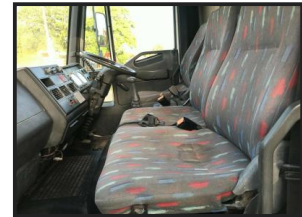

Cogmans

Iveco Euro Cargo Tector 7.5 ton double dropside truck

£2,760.00

Iveco Euro Cargo 7.5 ton double dropside lorry - year 2002 - 20 foot long body - tidy truck - mot expired - ideal export truck - plenty of load space - good tyres - shows 231000 kms

Product Details

Product Details	
Category/Type	Tractors
Make	Iveco Euro Cargo
Model	Tector 7.5 ton double dropside truck
Year	-
Hours	-

viewing - demo by appointment only - many more items in stock farm and plant - see other listings
- we also buy items - running or not or in need of attention