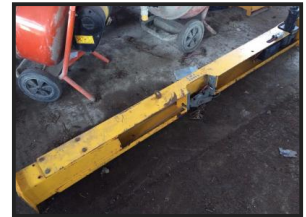

Cogmans

Industrial Carpet Tug £280 plus vat £336

£280.00

Industrial Carpet Tug - approx 8 ft wide - useful piece of equipment - substantial - located close to Gatwick Airport - loading - delivery - pallet possible - more detail please call 07771882766 - poor reception call tx or leave a message - price £280 plus vat £336 - Farm Machinery - Plant - Tractors taken in px - running or not - all machinery - trailers - dumpers purchased - farm clearances - if its metal we want it - export arranged - containers supplied and loaded - 300 plus items of machinery in stock