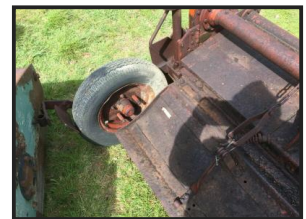

Cogmans

Howard Tractor Mounted Rotovator £590

£590.00

Howard Rotovator - 3 point linkage tractor mounted - pto driven - select a tilth - approx 8 foot wide
- all turns easily - located close to Gatwick Airport - more detail please call 07771882766 -
01342842478 - loading - delivery to most UK ports and destinations - export arranged part loads -
lcl - less than a container load - many more items available - farm and plant - see other listings -
price £590

Product Details

Category/Type	Rotovators
Make	Howard Tractor
Model	Mounted Rotovator £590
Year	-
Hours	-

Sunview, Antlands Lane, Shipley Bridge, Surrey, RH6 9TE

Tel: +44 (0)7771 882766

www.agriandplantdealer.co.uk cogmans@cogmansfarmmachinery.com