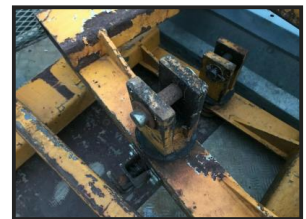

## Fork Lift Jib

**£228.00**

Fork Lift lifting Jib - fits over the pallet tines - forklift - telehandler - skid steer - any thing with pallet tines - measures 3 ft x 3 ft

2 available

Please read the following information