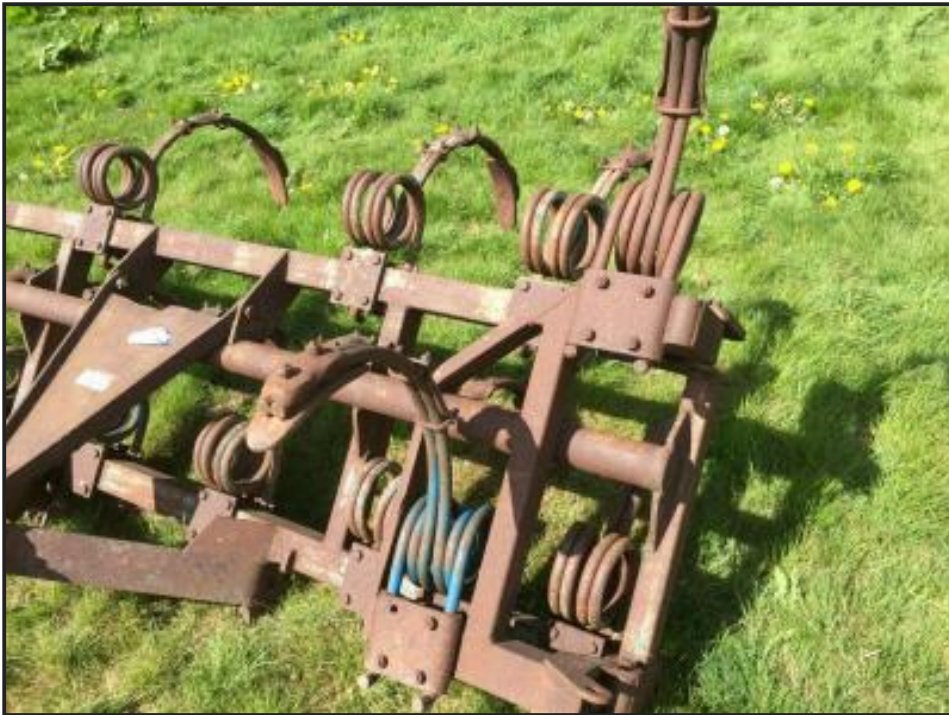

## Cultivator Folding 12 foot £ 460 plus vat £552

**£460.00**

Folding Cultivator - approx 12 foot wide when unfolded - heavy duty spring cultivator - three point linkage - ideal for tillage and seed bed preparation - located close to Gatwick Airport - more detail please call 07771882766 - loading - delivery to most UK ports and destinations - many more items for sale - farm and plant - we also buy most items - price £460 plus vat

### Product Details

Product Details	
<b>Category/Type</b>	<b>Attachments</b>
<b>Make</b>	<b>Cultivator Folding</b>
<b>Model</b>	<b>12 foot £ 460 plus vat £552</b>
<b>Year</b>	-
<b>Hours</b>	-

Sunview, Antlands Lane, Shipley Bridge, Surrey, RH6 9TE