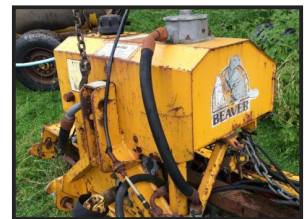

Cogmans

Beaver mower LM308 reel £150 plus vat £180

£150.00

Beaver mower - breaking for spares - reel and hydraulic motor for sale nearside front - all other parts available - located close to Gatwick Airport - loading - delivery - pallet possible - more detail please call 07771882766 - 01342842478 - many more items - see other listings - price for the near side front reel £150 plus vat £180

Product Details

Category/Type	Mowers
Make	Beaver mower
Model	LM308 reel £150 plus vat £180
Year	-
Hours	-

Sunview, Antlands Lane, Shipley Bridge, Surrey, RH6 9TE

Tel: +44 (0)7771 882766

www.agriandplantdealer.co.uk cogmans@cogmansfarmmachinery.com