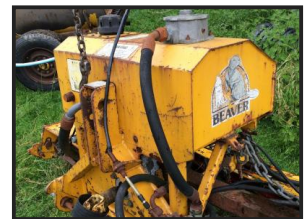

## Beaver mower LM308 reel £150 plus vat £180

**£150.00**

Beaver mower - breaking for spares - reel and hydraulic motor for sale nearside front - all other parts available - located close to Gatwick Airport - loading - delivery - pallet possible - more detail please call 07771882766 - 01342842478 - many more items - see other listings - price for the near side front reel £150 plus vat £180

### Product Details

<b>Category/Type</b>	<b>Mowers</b>
<b>Make</b>	<b>Beaver mower</b>
<b>Model</b>	<b>LM308 reel £150 plus vat £180</b>
<b>Year</b>	-
<b>Hours</b>	-

Sunview, Antlands Lane, Shipley Bridge, Surrey, RH6 9TE